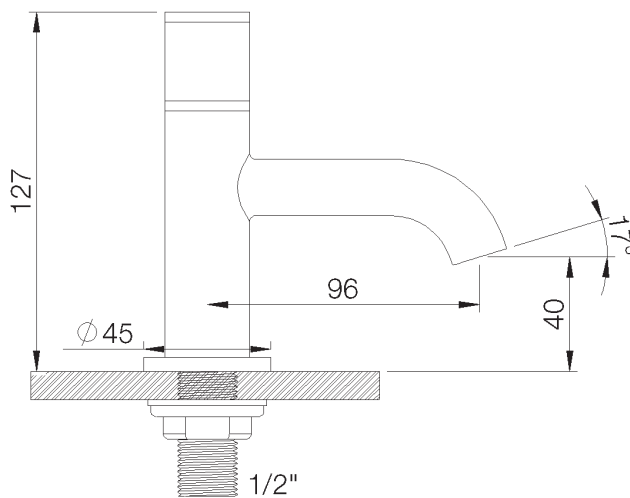

**PRODUCT TECHNICAL SHEET**

Collection : **DOCKS**

Ref. : **4080.11.33-XX**

Robinet de lave-mains

Fonteinkraan

Washbasin tap

**Picture**

**Product details**

Weight : 0,87 kg

Flow at 3 bar : Restricted 5,6 l/min

Internal mechanism : Ceramic valve 1/4 turn

**Technical drawing**

RA0.V01