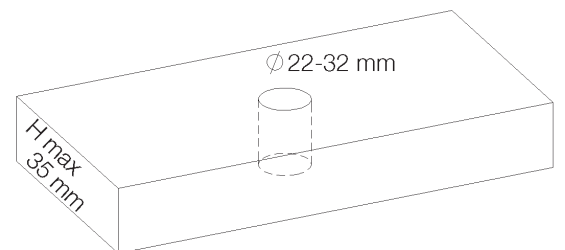

**PRODUCT TECHNICAL SHEET**

Collection : **DOCKS**

Ref. : **4080.11.33-XX**

Robinet de lave-mains

Fonteinkraan

Washbasin tap

**Picture**

**Product details**

Weight : 0,87 kg

Flow at 3 bar : Restricted 5,6 l/min

Internal mechanism : Ceramic valve 1/4 turn

**Technical drawing**

RA0.V01